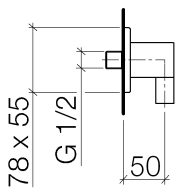

Bathtub - LULU
Wall elbow - polished chrome
Article number: 28 450 710-00

- 3/8" Shower outlet
- Flange 3-1/8" x 2-1/8"
- 1/2" connection
- Internal backflow preventer.

polished chrome

Accessory is required for this item.

Dimensional drawing

28.450.710-FF

All dimensions in mm / inch = mm x 0,0394

Bathtub - LULU
Wall elbow - polished chrome
Article number: 28 450 710-00

Flow rate chart

Bathtub - LULU
Wall elbow - polished chrome
Article number: 28 450 710-00

Required article

35 080 970-90 0010
Rough-in adapter -

Spare parts list

Number	Item Number	Designation	Number of units
--------	-------------	-------------	-----------------