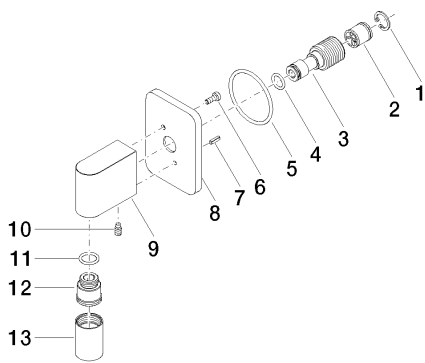

Bathtub - LULU
Wall elbow - polished chrome
Article number: 28 450 710-00

- 3/8" Shower outlet
- Flange 3-1/8" x 2-1/8"
- 1/2" connection
- Internal backflow preventer.

polished chrome

Accessory is required for this item.

Dimensional drawing

28.450.710-FF

All dimensions in mm / inch = mm x 0,0394

Bathtub - LULU
Wall elbow - polished chrome
Article number: 28 450 710-00

Flow rate chart

Bathtub - LULU
Wall elbow - polished chrome
Article number: 28 450 710-00

Required article

35 080 970-90 0010
Rough-in adapter -

Spare parts list

Number	Item Number	Designation	Number of units
--------	-------------	-------------	-----------------