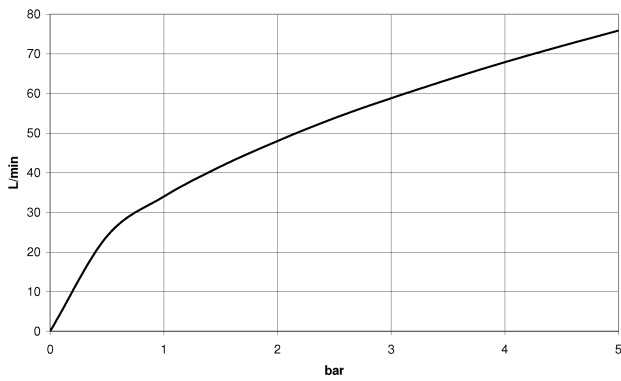

Dimensional drawing

28.450.710-FF

All dimensions in mm / inch = mm x 0,0394

Bathtub - LULU
Wall elbow - polished chrome
Article number: 28 450 710-00

Flow rate chart

Bathtub - LULU
Wall elbow - polished chrome
Article number: 28 450 710-00